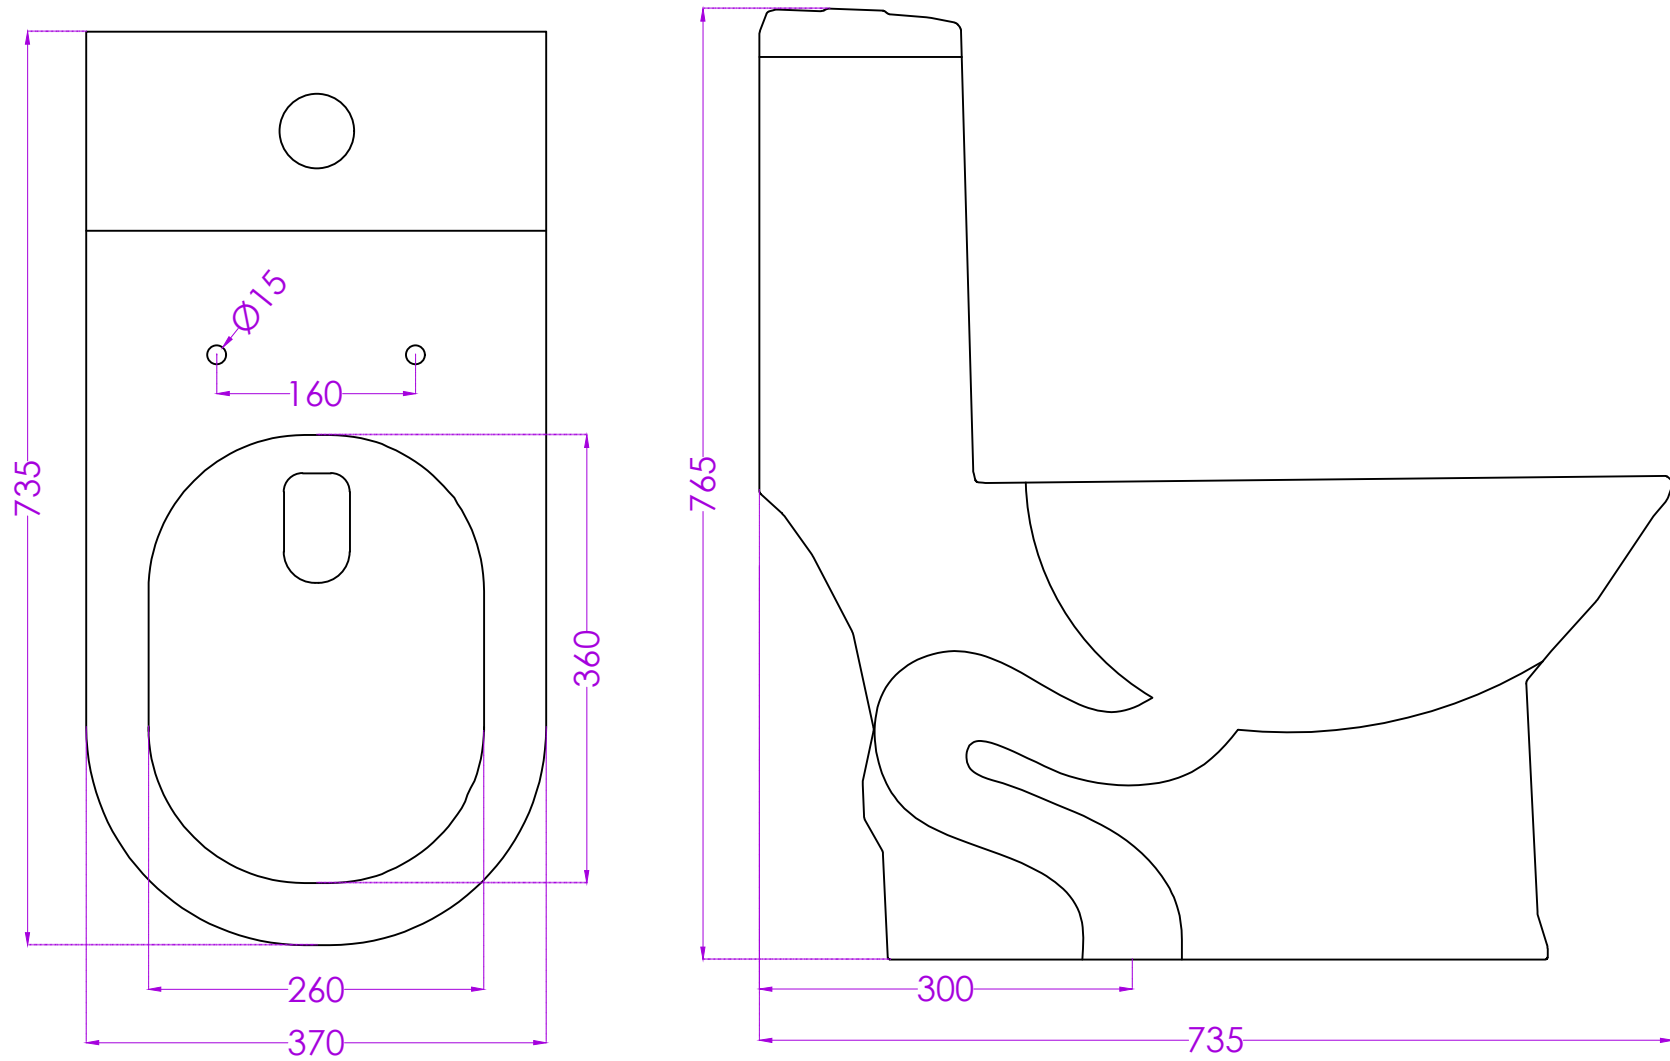

# SPUN P9507PW0104

## 300MM OMNI SUITE

# JOHNSON

PLAN

SIDE